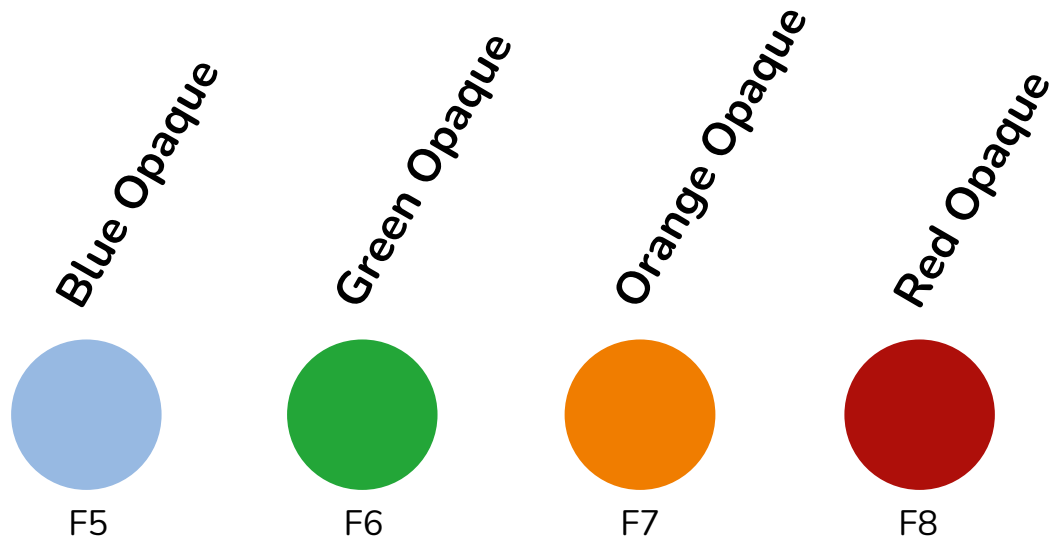

COLORS FOR DECILO SWIMMING & WATER SPORTS

**SWIM PREMIUM
ONLY IN 35 SHORES**

35 SHORES

25 SHORES