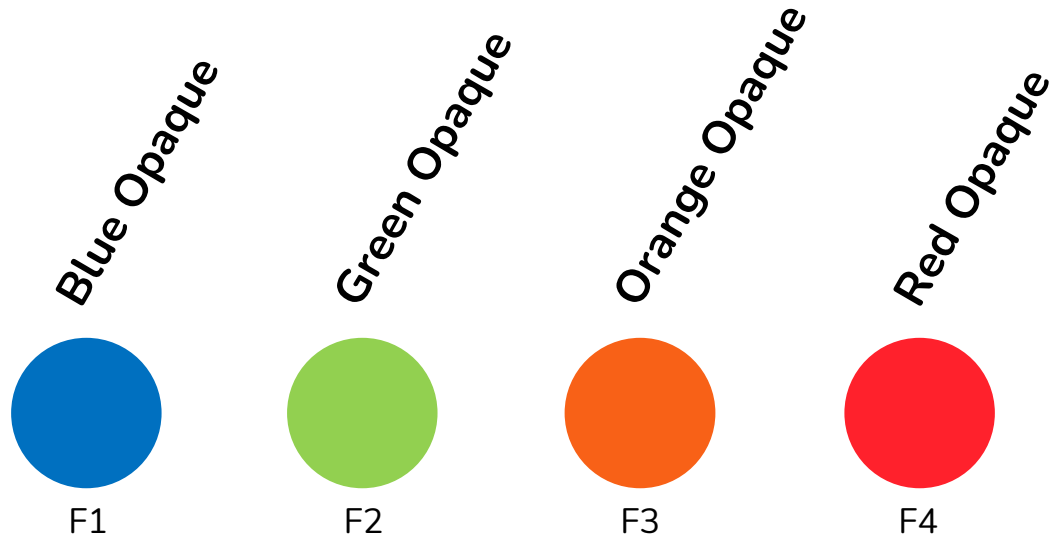

COLORS FOR DECILO SWIMMING & WATER SPORTS

**SWIM PREMIUM
ONLY IN 35 SHORES**

35 SHORES

25 SHORES